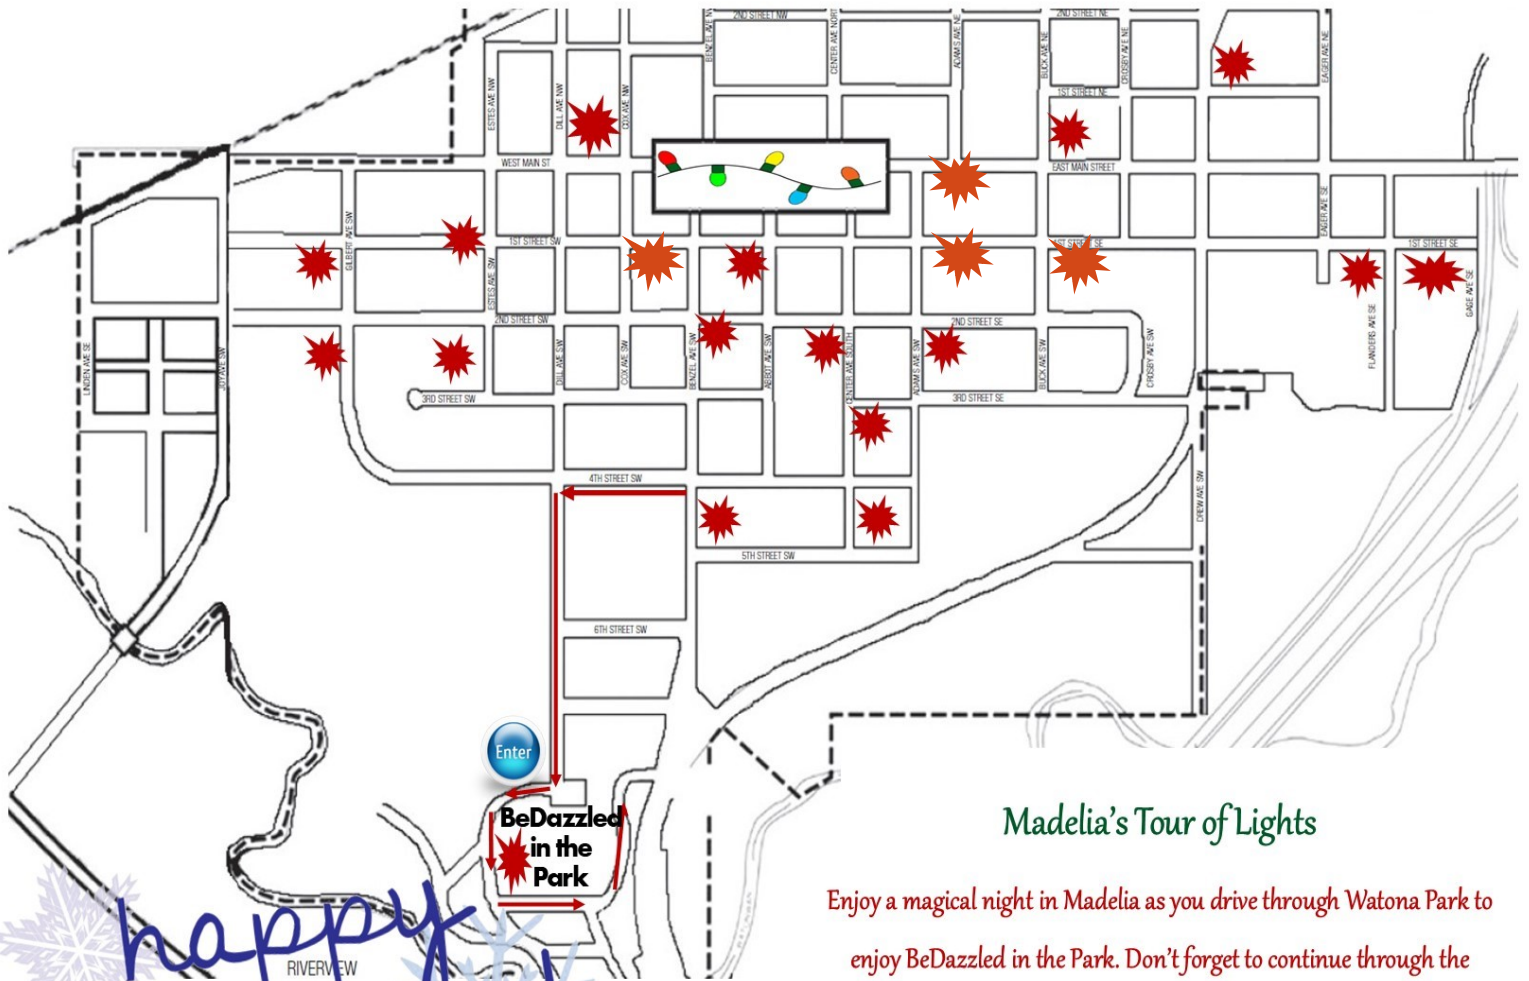

happy
RIVERVIEW
holidays!

Enter
BeDazzled
in the
Park

Madelia's Tour of Lights

Enjoy a magical night in Madelia as you drive through Watona Park to enjoy BeDazzled in the Park. Don't forget to continue through the community and take in the beauty of the decorated houses and yards of the Madelia residents. When you are out and about in Madelia we ask that you to help support the small businesses.

www.visitmadelia.com

Unlike anywhere else in Southern MN